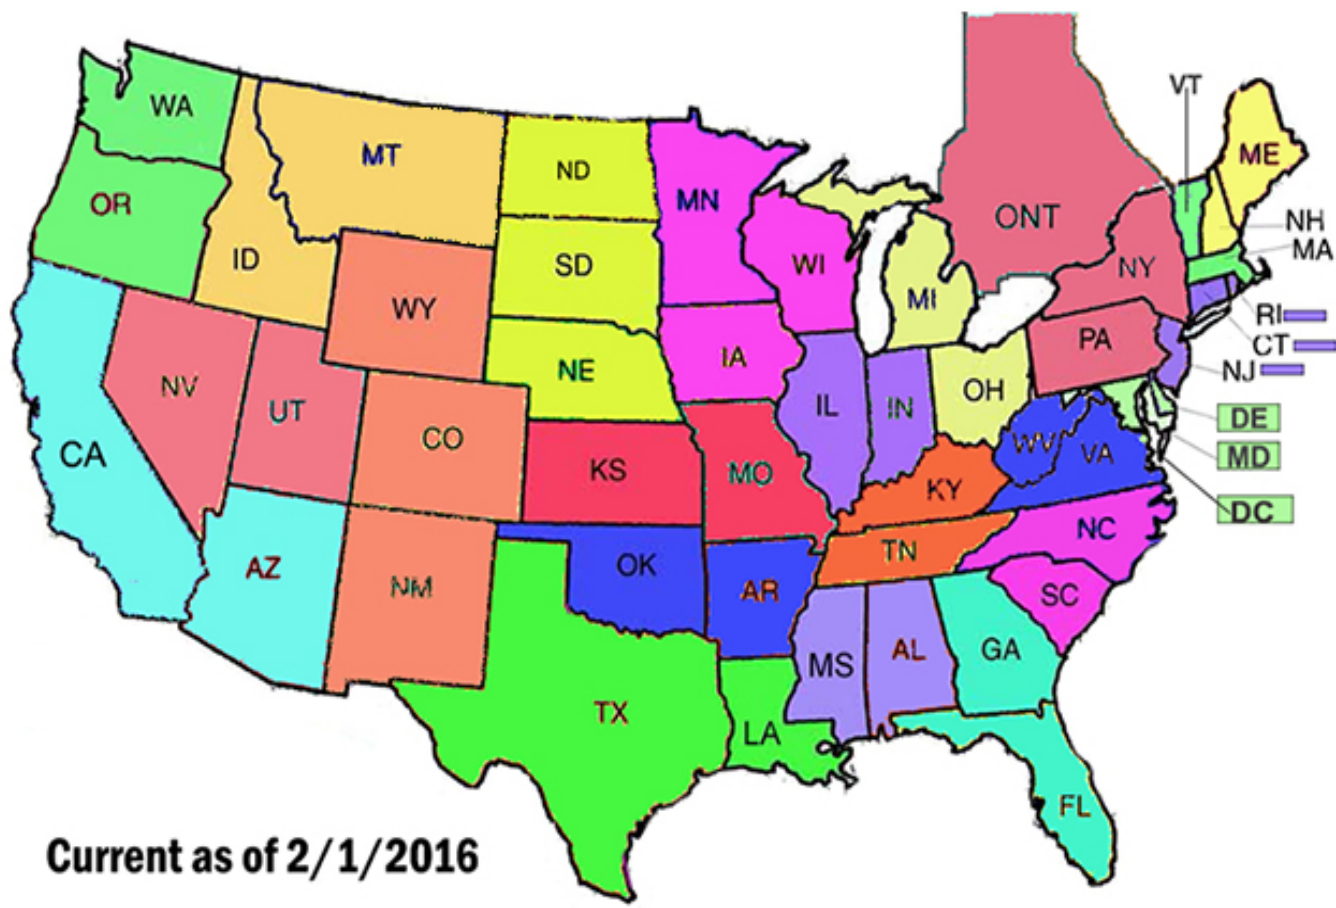

- We transition from 7 TBF Division Championships to over 20 TBF National Semi-Final Championship events
- All TBF State Federations are “paired up” in 2 or 3 state “Districts”
- NO longer is there the cost & time of traveling 12 to 16 hours or more across 7 or 8 states to compete in a full week long event. Too many members simply cannot do that anymore.
- You only need to go “Next Door” and fish in a weekend event, every other year! Compete in a TBF National Semi-Final event close to home to advance to the TBF Federation National Championship !

District Numbers Master List

District # 1	FL	GA	
District # 2	NC	SC	
District # 3	KY	TN	
District # 4	AL	MS	
District # 5	LA	TX	
District # 6	OK	AR	
District # 7	KS	MO	
District # 8	NE	SD	ND
District # 9	MN	WI	IA
District # 10	IL	IN	
District # 11	MI	OH	
District # 12	WV	VA	
District # 13	DE	MD	DC
District # 14	PA	NY	ONT
District # 15	NJ	CT	RI
District # 16	MA	VT	
District # 17	NH	ME	
District # 18	WA	OR	
District # 19	ID	MT	
District # 20			
District # 21	WY	CO	NM
District # 22	UT	NV	
District # 23	CA	AZ	